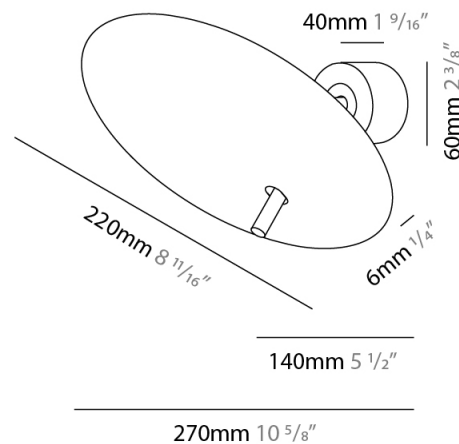

PROJECT	_____
TYPE	_____
SPECIFIER	_____
QUANTITY	_____
DATE	_____

LUA SINGLE SURFACE

D43015-

base number   Finish
Options

1. To build a product code in our configurator select the specify button on the base model # product page
2. To build a manual product code on this datasheet choose from the options listed below in blue font and add the suffix to the base model #

GENERAL

Series: Lua
Subseries: Lua Single
Brand: Icone
Division: Design
Mounting Type: Surface
Mounting Location: Wall
Subcategory: Ambient

PHYSICAL

Shape: Disc
Diameter (mm): 220
Diameter (in): 8 ¹¹/₁₆
Length (mm): 140
Length (in): 5 ¹/₂
Light Distribution: Indirect
Fixture Finish: WHI / DCS / WAM / WGS / CGS
Fixture Material: Aluminum

ELECTRICAL

Lamp Type: LED
Total Output Wattage (W): 20
Dimming: Electronic Low Voltage Dimming
Driver Included: No
Input Voltage (V): 120Vac Direct Line

LED

Color Temperature (°K): 3000
Nominal Lumen (lm): 1700
CRI: >90 CRI
Lamp Life (hrs): 50000

OPTICAL

RATINGS AND CERTIFICATIONS

Certified By: Certified for North American Standards
IP rating: IP20